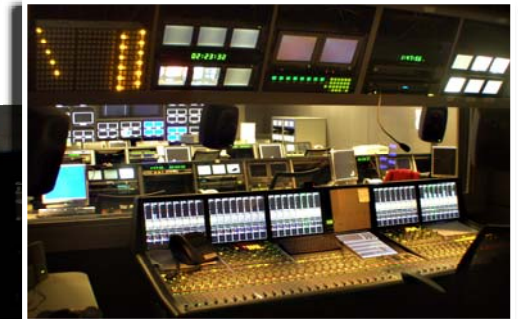

## PROJECT DETAIL

WTFX Fox  
Philadelphia PA

For WTFX, we built two identical production control rooms with custom monitor walls, a two-position master control console, media prep, TOC, and the News Assignment desk. Ten edit suites were fitted with our EDITOP/34 consoles; three edit suites were custom-built. All worksurfaces were fabricated from solid surface materials. The many special features included illuminated accent panels, built-in power and data connections, and our trademark continuous brush grommets.