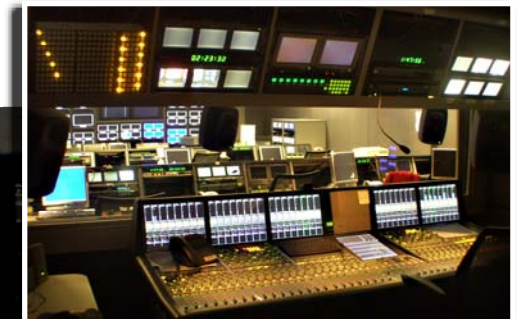

## PROJECT DETAIL

WTXF Fox  
Philadelphia PA

For WTXF, we built two identical production control rooms with custom monitor walls, a two-position master control console, media prep, TOC, and the News Assignment desk. Ten edit suites were fitted with our EDITOP/34 consoles; three edit suites were custom-built. All worksurfaces were fabricated from solid surface materials. The many special features included illuminated accent panels, built-in power and data connections, and our trademark continuous brush grommets.