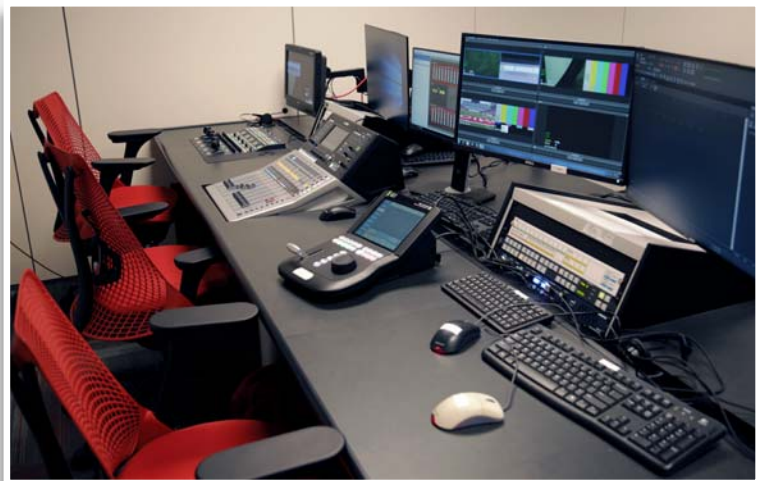

The Jerome Schottenstein Center at Ohio State is the well-known local home to sporting events, concerts, and a wide variety of family shows and touring productions. This complete renovation has made the control room a state-of-the-art facility.

The room now includes two slightly modified RACKBLOCKS consoles; a 9BAY front console with an extended switcher position, and a 7BAY rear console with the audio board recessed into the worksurface. Our new consoles and the updated equipment dramatically improved the production team's capabilities, and the modular design of RACKBLOCKS components makes changing positions as easy as swapping equipment turrets and filler panels (tool-free...), if ever, whenever needed, in the future. And RACKBLOCKS' low pricing helped keep the project within budget. These room-at-work images were generously provided by the production staff at OSU. Love the chairs...!