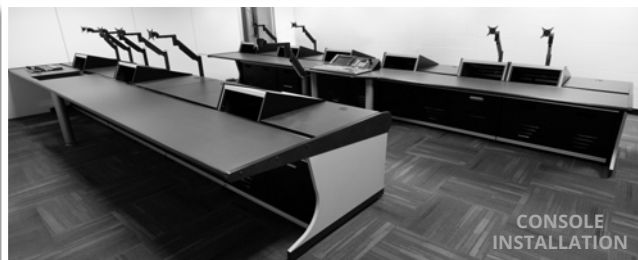

The Jerome Schottenstein Center at Ohio State is the well-known local home to sporting events, concerts, and a wide variety of family shows and touring productions. This complete renovation has made the control room a state-of-the-art facility.

The room now includes two slightly modified RACKBLOCKS consoles; a 9BAY front console with an extended switcher position, and a 7BAY rear console with the audio board recessed into the worksurface. Our new consoles and the updated equipment dramatically improved the production team's capabilities, and the modular design of RACKBLOCKS components makes changing positions as easy as swapping equipment turrets and filler panels (tool-free...), if ever, whenever needed, in the future. And RACKBLOCKS' low pricing helped keep the project within budget. These room-at-work images were generously provided by the production staff at OSU. Love the chairs...!